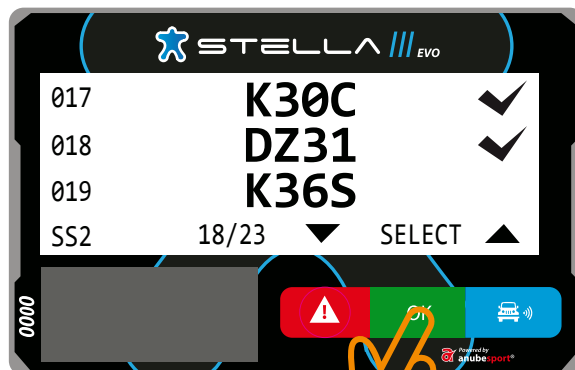

Powered by anubespport

LISTE DES WAYPOINTS

OK

REMISE À ZÉRO DU ODOMETRE TOTAL

OK

1 sec.

+

1 sec.