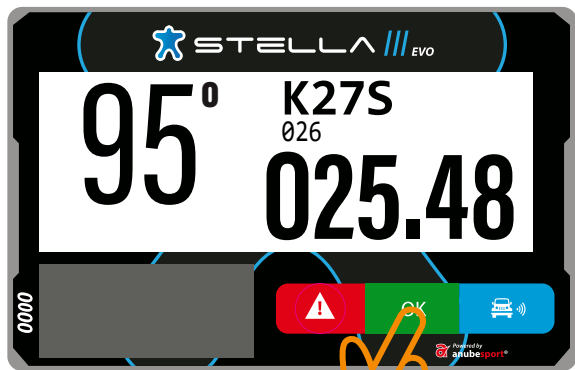

Powered by anubespport

LISTE DES WAYPOINTS

OK

REMISE À ZÉRO DU ODOMETRE TOTAL

OK

1 sec.

+

1 sec.