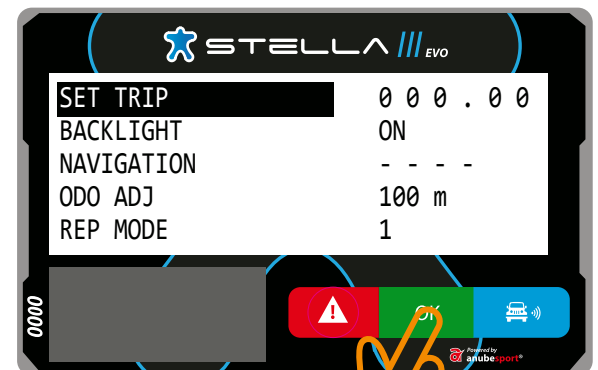

REMISE À ZÉRO DU ODOMETRE TOTAL

OK

1 sec.

+

1 sec.

+

1 sec.